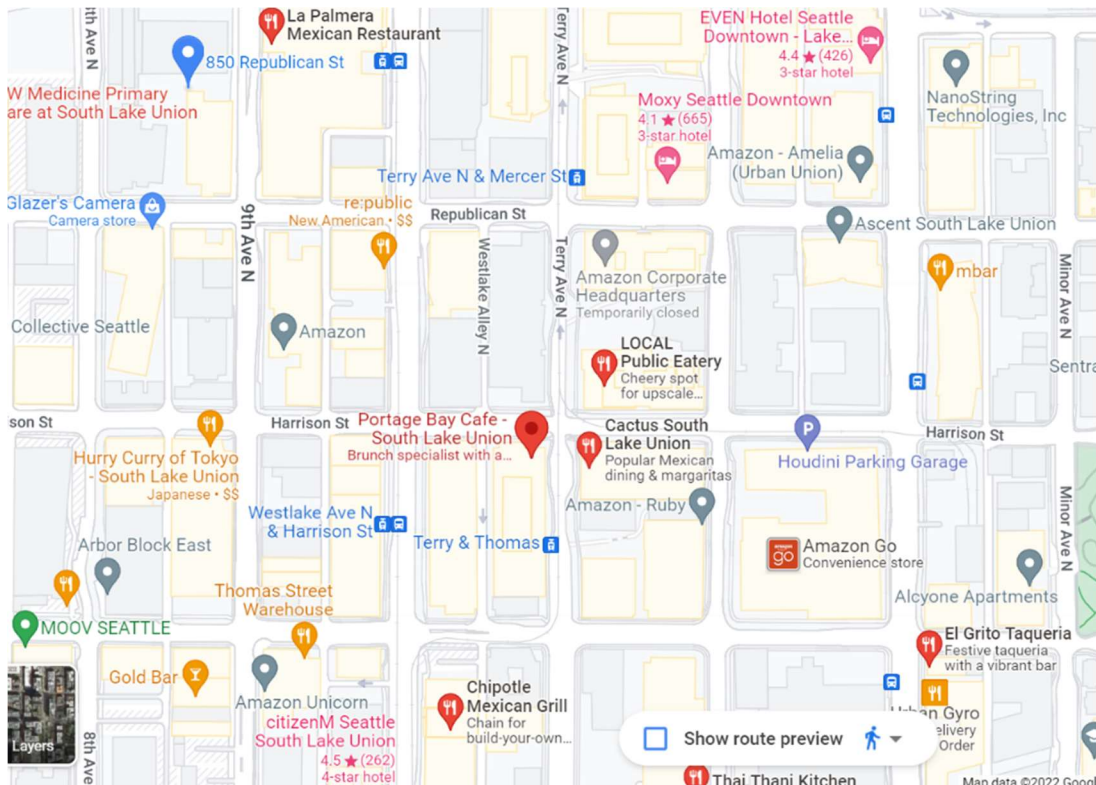

### **Marqueen Hotel**

600 Queen Anne Avenue North  
Seattle WA 98109  
(206) 282 - 7407

[marqueen.com](http://marqueen.com)

From site: 0.9 miles West

**\* for other affordable options try Airbnb**

## Some Nearby Restaurants – Seattle (use google for more places to eat nearby)